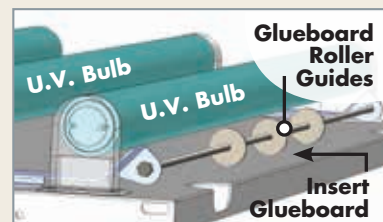

### Wall Mounted Adhesive Trap

The GT-180 light trap is an attractive wall mount design flying insect trap for confined areas. The 3-inch depth of the trap allows for use on hallway or kitchen walls where crowding is a concern. Hinged, easy access door allows quick replacement of U.V. insect lights and the 9" x 16" and 3" x 19" adhesive panels.

#### features:

- 24-hour, non-chemical trapping
- Energy-efficient U.V. Insect Lamps
- Color & Material: White - Carbon Steel
- Attraction range: 1,500 sq. ft. (40 lineal ft.)
- U.V. Light output: 30 watts
- Glueboard: 1 - 9" x 16", 1 - 3" x 19"
- FDA & USDA accepted under current code
- UL approved/listed
- Dimensions: 19.5"W x 11.5"H x 3.5"D
- **5 year warranty**