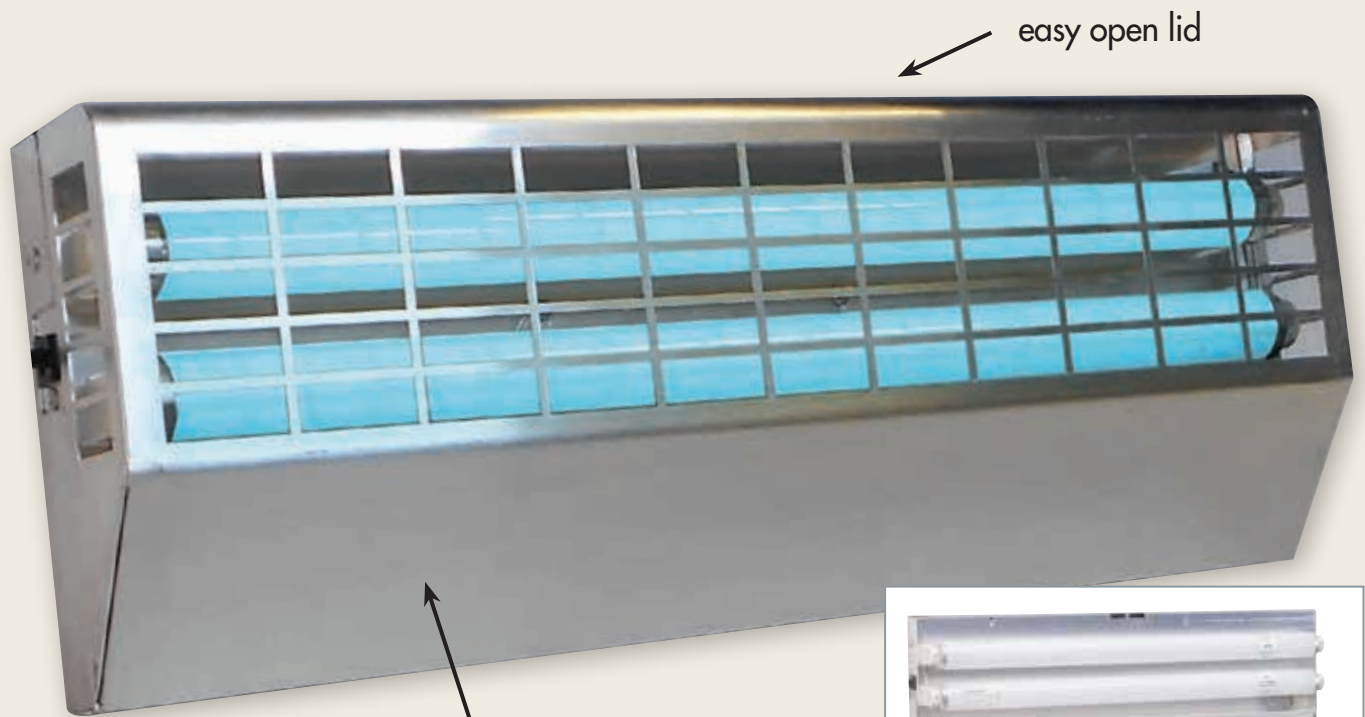

GT-220 - Aluminum

40 watts

Wall Mounted Adhesive Trap

The GT-220 - Aluminum will not rust. Flying insects are attracted to the U.V. light and captured on a replaceable adhesive board inside the unit. Position 5-6 feet above the floor for best results.

5"x22" glueboard hidden from view

lid acts as a tray while servicing

features:

- 24-hour, non-chemical trapping
- Energy-efficient U.V. Insect Lamps
- Color & Material: Aluminum - Will Not Rust
- Attraction Range: 1,800 sq. ft. (50 lineal ft.)
- U.V. Light output: 2 - 20-watt lamps
- FDA & USDA accepted under current code
- UL approved/listed, 115v/60hz, with 6' cord
- Dimensions: 24.75"W x 9"H x 3.75"D
- **5 year limited warranty**