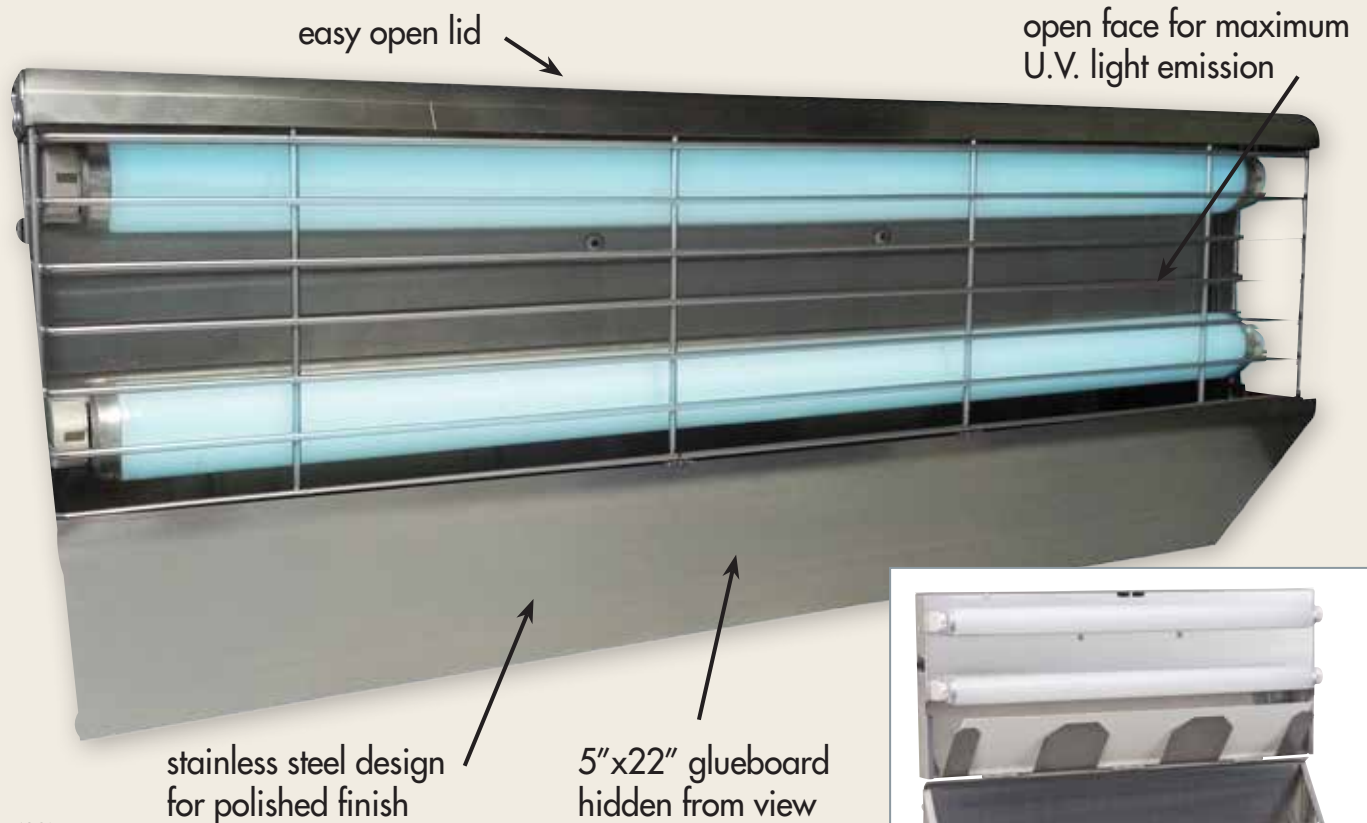

GT-220 - Stainless

40 watts

Wall Mounted Adhesive Trap

The GT-220 - Stainless will not rust. Flying insects are attracted to the U.V. light and captured on a replaceable adhesive board inside the unit. Position 5-6 feet above the floor for best results.

lid acts as a tray while servicing

features:

- 24-hour, non-chemical trapping
- Energy-efficient U.V. Insect Lamps
- Color & Material: Stainless Steel
- Attraction Range: 1,800 sq. ft. (50 lineal ft.)
- U.V. Light output: 2 - 20-watt lamps
- FDA & USDA accepted under current code
- UL approved/listed, 115v/60hz, with 6' cord
- Dimensions: 24.75"W x 9"H x 3.75"D
- **5 year limited warranty**