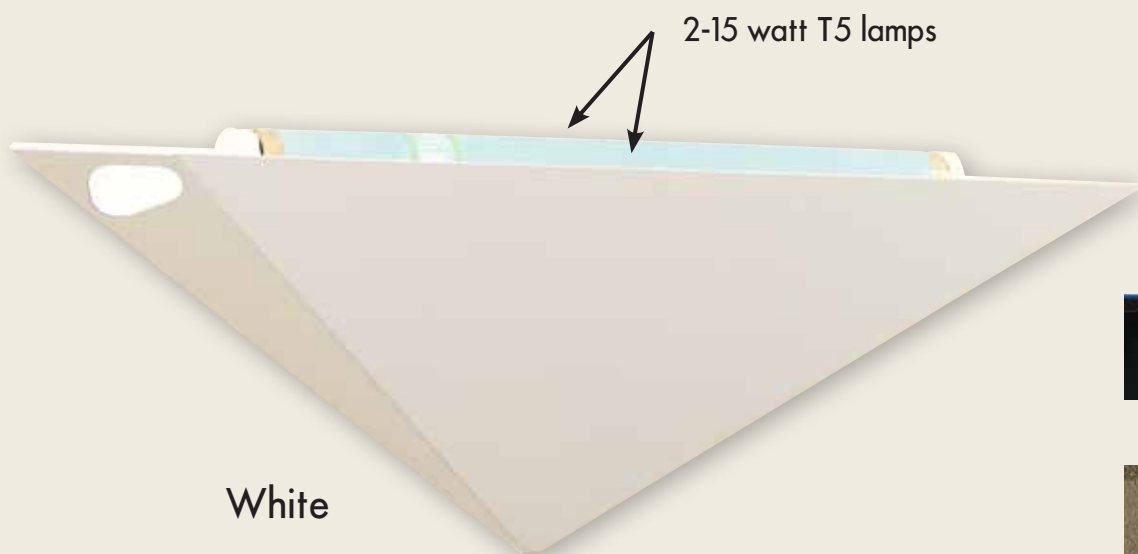

Gecko

30 watts

Decorative Wall Sconce Adhesive Trap

The Gecko is a stylish wall sconce light with an adhesive board and open top for quick servicing. Flying insects are attracted to the ultraviolet light emitted in all directions and captured on a replaceable adhesive board inside the sconce. Position 5-6 feet above floor.

features:

- 24-hour, non-chemical trapping
- Energy-efficient U.V. Insect Lamps
- Color & Material:
White, Black, Gold Vein
- Attraction Range: 1,500 sq. ft. (50 lineal ft.)
- U.V. Light output: 2 - 15 watt bulbs
- Glueboard: 1 - 4" x 11"
- FDA & USDA accepted under current code
- UL approved/listed
- 16"W x 8"H x 5"D
- **5 year warranty**