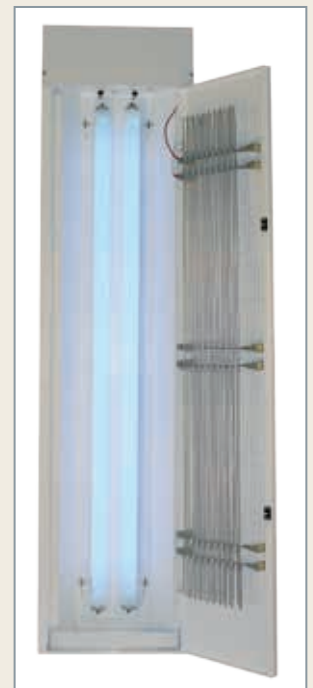

RG-1002 / RG-1002T

80 watts

Corner Mounted Electric Grid Trap

The RG-1002 Insect Electrocuter is designed for wall or corner mount positions inside buildings with flying insect problems. The angled rear design of the RG-1002 allows the light trap to fit into tight corner locations. When vertically mounted 1-2 feet above the floor, the 48" U.V. Insect Light shines just above the floor area where flying insects are most active.

end view

designed for corner mount positions

features:

- 24-hour, non-chemical trapping
- No glue board replacement cost
- Color & Material:
 - White - Steel (RG-1002)
 - Aluminized Steel (RG-1002T)
- Attraction range: 2,500 sq. ft. (50 lineal ft.)
- U.V. Light output: 80 watts (2 - 40 watt bulbs)
- UL Listed; 115v/60hz, with 6' cord
- FDA & USDA accepted under current code
- Dimensions: 14"W x 57"H x 5.5"D
- **3 year warranty**

SUGGESTED FOR:
Warehouses, Bakeries,
Hospitals, Pharmaceutical,
Food Manufacturing,
Hallways, Restaurants

removable catch tray